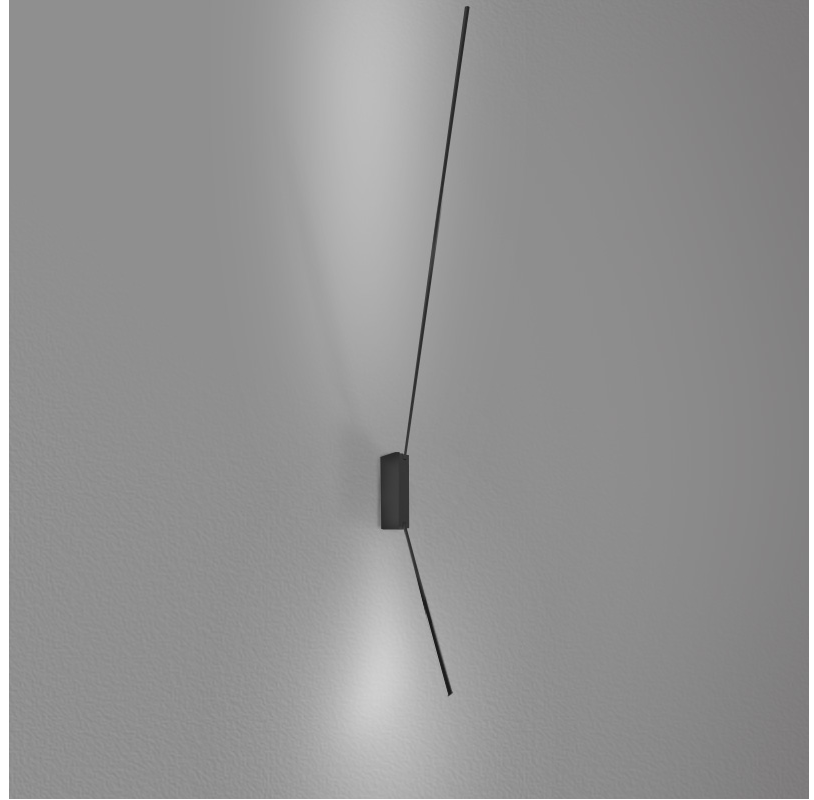

PROJECT	_____
TYPE	_____
SPECIFIER	_____
QUANTITY	_____
DATE	_____

SPILLO 2 ROD SURFACE

D42047- _____ - _____
base number   Color   Finish
                            Temperature   Options

1. To build a product code in our configurator select the specify button on the base model # product page
2. To build a manual product code on this datasheet choose from the options listed below in blue font and add the suffix to the base model #

GENERAL

Series: Spillo
Subseries: Spillo 2 Rod
Brand: Icone
Division: Design
Mounting Type: Surface
Mounting Location: Wall
Subcategory: Ambient

PHYSICAL

Shape: Rectangle
Width (mm): 32
Width (in): 1 ¼
Height (mm): 1390
Height (in): 54 ¾
Extension (mm): 860
Extension (in): 33 ⅞
Light Distribution: Direct / Indirect
Fixture Finish: WHI / WHC / BLK / BGD
Fixture Material: Brass

ELECTRICAL

Lamp Type: LED
Total Output Wattage (W): 15.36
Dimming: 0-10V Dimming
Driver Included: Yes
Driver Location: Integrated
Driver Type: Constant Current - 120Vac - non-dimming
Driver Class: Class 2
Input Voltage (V): 120 - 277
Output Voltage (V): 12
Upon Request: (Not included - see components) Remote: 0-10Vdc dimming / 277Vac

LED

Color Temperature (°K): 2700 / 3000
Nominal Lumen (lm): 1320
CRI: >90 CRI
Lamp Life (hrs): 50000

OPTICAL

Adjustability: Tilt 90°

RATINGS AND CERTIFICATIONS

Certified By: Certified for North American Standards
IP rating: IP20