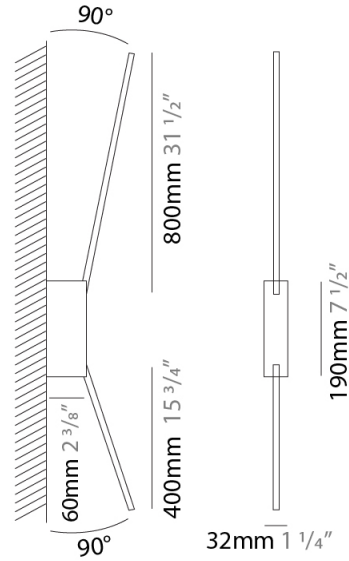

PROJECT	_____
TYPE	_____
SPECIFIER	_____
QUANTITY	_____
DATE	_____

SPILLO 2 ROD SURFACE

D42047- _____ - _____
base number   Color   Finish
                            Temperature   Options

1. To build a product code in our configurator select the specify button on the base model # product page
2. To build a manual product code on this datasheet choose from the options listed below in blue font and add the suffix to the base model #

GENERAL

Series: Spillo
Subseries: Spillo 2 Rod
Brand: Icone
Division: Design
Mounting Type: Surface
Mounting Location: Wall
Subcategory: Ambient

PHYSICAL

Shape: Rectangle
Width (mm): 32
Width (in): 1 ¼
Height (mm): 1390
Height (in): 54 ¾
Extension (mm): 860
Extension (in): 33 ⅞
Light Distribution: Direct / Indirect
Fixture Finish: WHI / WHC / BLK / BGD
Fixture Material: Brass

ELECTRICAL

Lamp Type: LED
Total Output Wattage (W): 15.36
Dimming: 0-10V Dimming
Driver Included: Yes
Driver Location: Integrated
Driver Type: Constant Current - 120Vac - non-dimming
Driver Class: Class 2
Input Voltage (V): 120 - 277
Output Voltage (V): 12
Upon Request: (Not included - see components) Remote: 0-10Vdc dimming / 277Vac

LED

Color Temperature (°K): 2700 / 3000
Nominal Lumen (lm): 1320
CRI: >90 CRI
Lamp Life (hrs): 50000

OPTICAL

Adjustability: Tilt 90°

RATINGS AND CERTIFICATIONS

Certified By: Certified for North American Standards
IP rating: IP20